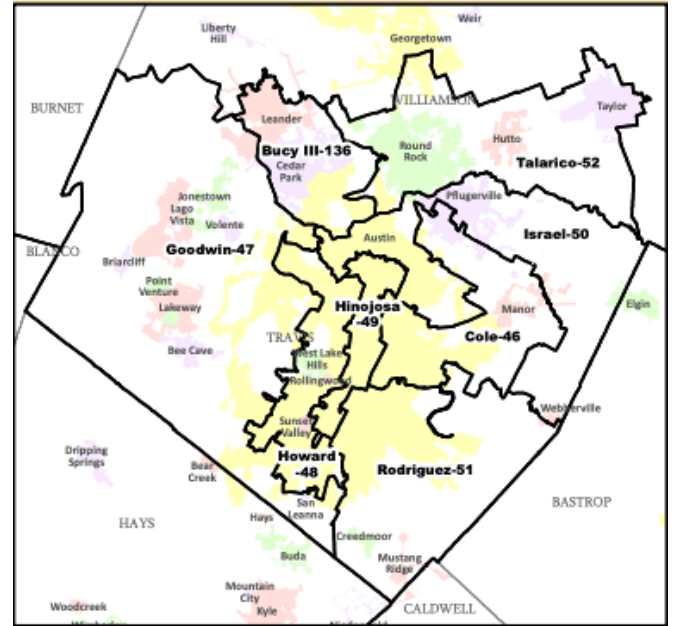

Scott Sanford

James Talarico (Williamson County)

Gary VanDeaver

Senate Members

SD-25 Donna Campbell

SD-14 Kirk Watson

SD-24 Dawn Buckingham

Senate Education Committee